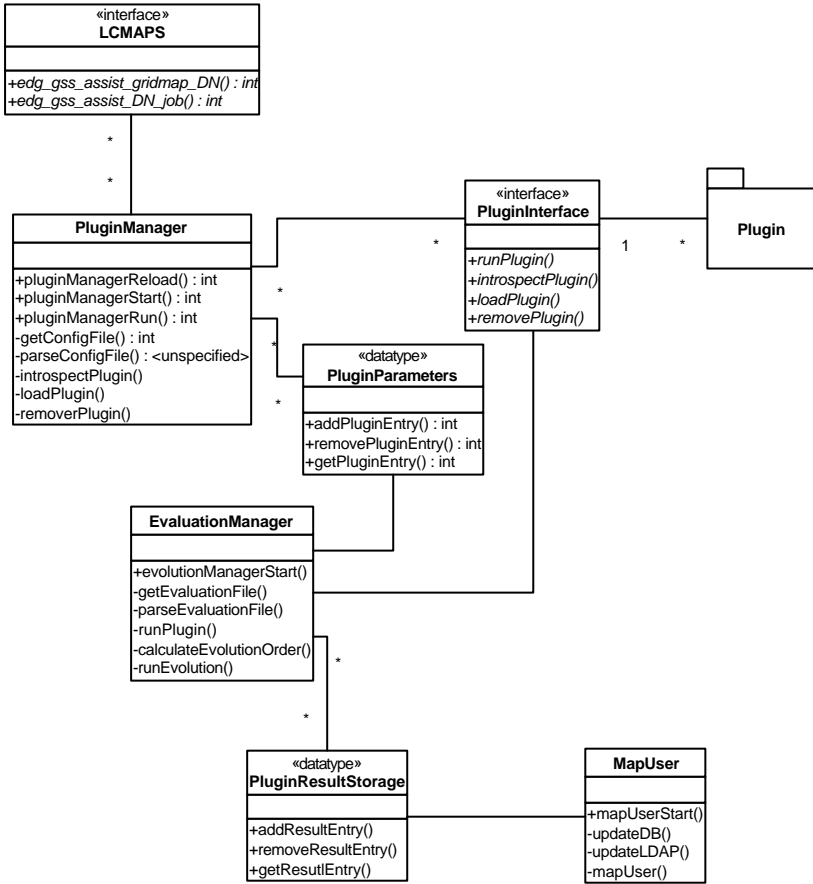

TITLE:	Static structure			
FILENAME:	uml-framework-lcmaps.vsd			
COMPANY: NIKHEF, KNMI	CREATOR: sdecerff			
DATE: Jan 30, 2003	TIME: 17:44	PG: 3	OF: 4	PGS:

TITLE:	State chart			
FILENAME:	uml-framework-lcmaps.vsd			
COMPANY: NIKHEF, KNMI	CREATOR: sdecerff			
DATE: Jan 30, 2003	TIME: 17:44	PG: 4	OF: 4	PGS: