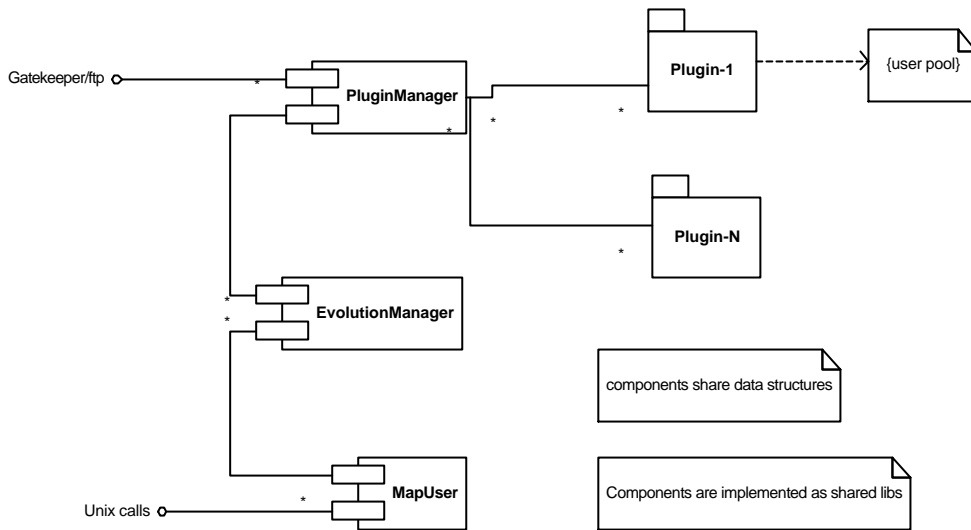

TITLE:	Static structure			
FILENAME:	uml-framework-lcmaps.vsd			
COMPANY: NIKHEF, KNMI	CREATOR: sdecerff			
DATE: Jan 30, 2003	TIME: 17:44	PG: 3	OF: 4	PGS:

TITLE:	State chart			
FILENAME:	uml-framework-lcmaps.vsd			
COMPANY: NIKHEF, KNMI	CREATOR: sdecerff			
DATE: Jan 30, 2003	TIME: 17:44	PG: 4	OF: 4	PGS: